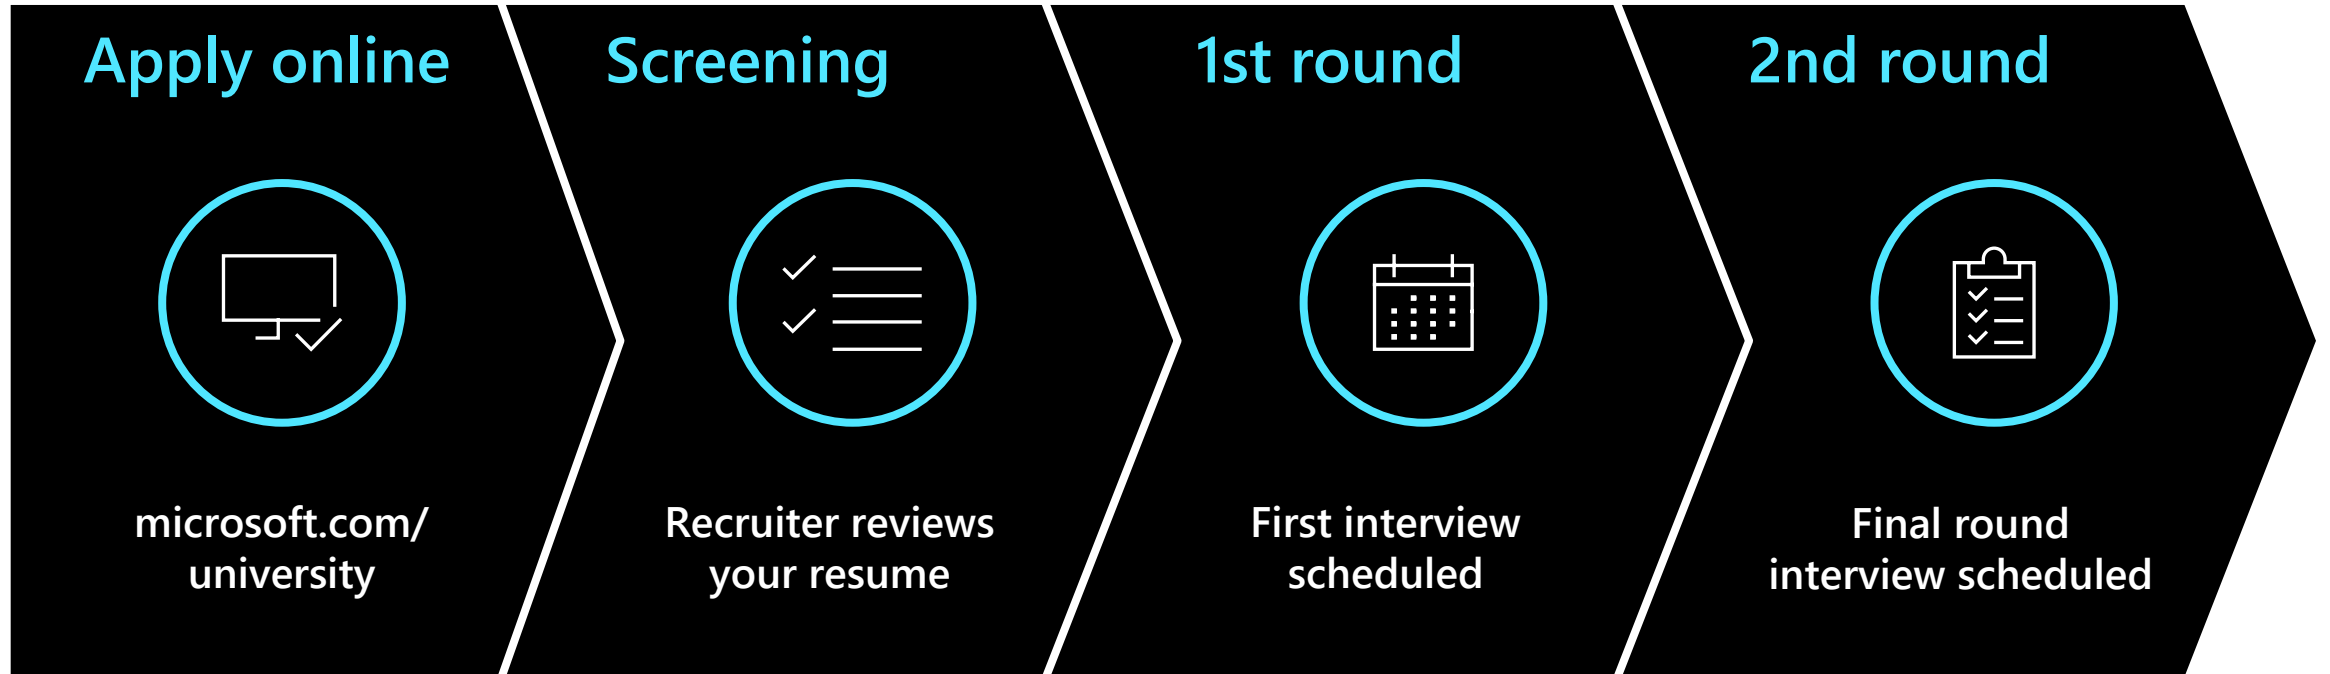

How to apply